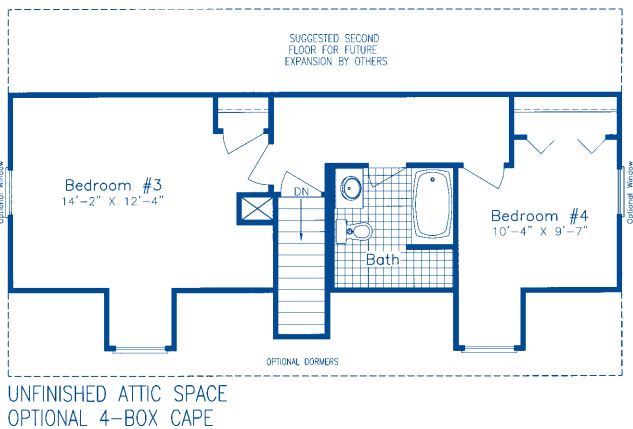

Revised 4/1/05

RANCHES

CAPE CODS

TWO STORY

CONTEMPORARY

MULTI-FAMILY

MILLENNIUM SERIES

OPTIONS

HANOVER

Approx. First Floor Area 955 sq. ft.
Approx. Unfinished Attic Space 520 sq. ft.
Approx. Total Area 1475 sq. ft.

Approx. Overall Dimensions
23'-10" x 40'-0"

Independent Builders are not affiliated with North American Housing Corp.