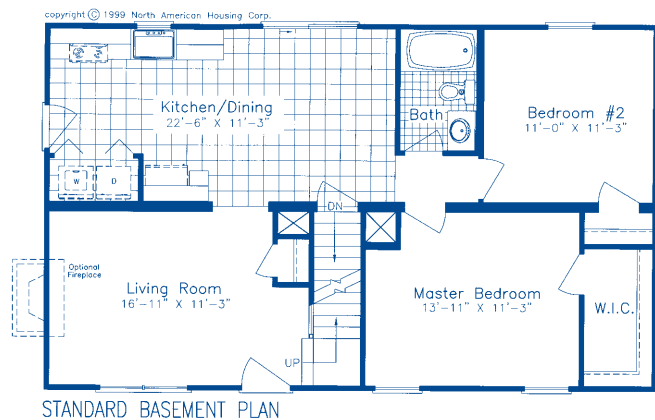

Revised 4/1/05

RANCHES

CAPE CODS

TWO STORY

CONTEMPORARY

MULTI-FAMILY

MILLENNIUM SERIES

OPTIONS

HANOVER

Approx. First Floor Area 955 sq. ft.
Approx. Unfinished Attic Space 520 sq. ft.
Approx. Total Area 1475 sq. ft.

Approx. Overall Dimensions
23'-10" x 40'-0"

Independent Builders are not affiliated with North American Housing Corp.