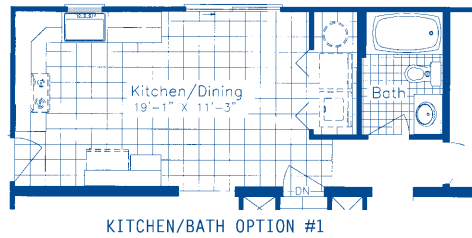

Revised 4/1/05

RANCHES

CAPE CODS

TWO STORY

CONTEMPORARY

MULTI-FAMILY

MILLENNIUM SERIES

OPTIONS

HANOVER

Approx. First Floor Area 955 sq. ft.
Approx. Unfinished Attic Space 520 sq. ft.
Approx. Total Area 1475 sq. ft.

Approx. Overall Dimensions
23'-10" x 40'-0"

Independent Builders are not affiliated with North American Housing Corp.