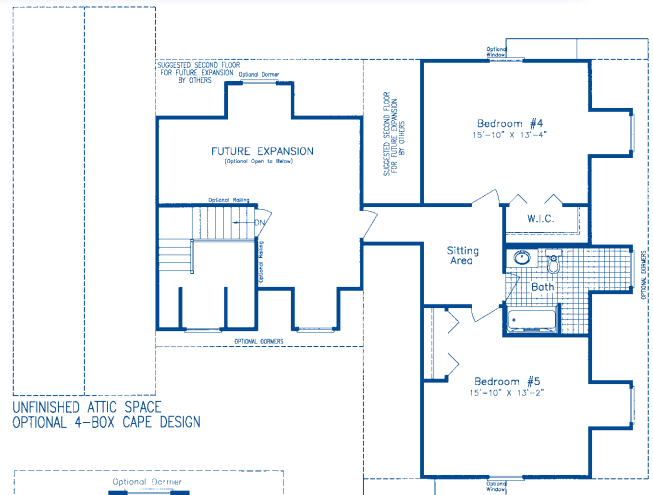

Revised 4/1/05

MANCHESTER

Approx. First Floor Area 2195 sq. ft.
 Approx. Unfinished Attic Space 935 sq. ft.
 Approx. Open Area 115 sq. ft.
 Approx. Total Area 3245 sq. ft.

Approx. Overall Dimensions
 37'-0"/44'-0" x 61'-0"