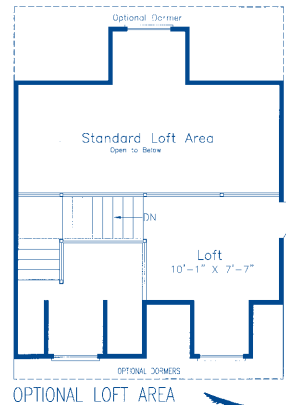

Revised 4/1/05

MANCHESTER

Approx. First Floor Area 2195 sq. ft.
 Approx. Unfinished Attic Space 935 sq. ft.
 Approx. Open Area 115 sq. ft.
 Approx. Total Area 3245 sq. ft.

Approx. Overall Dimensions
 37'-0"/44'-0" x 61'-0"