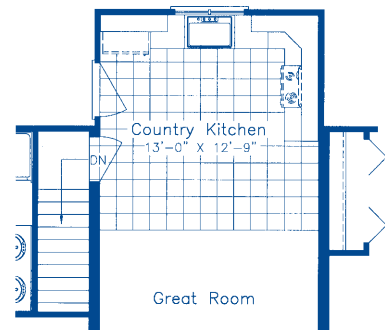

STANDARD CRAWL SPACE

OPTIONAL KITCHEN LAYOUT

BASEMENT OPTION

CHESAPEAKE

Approx. Total Area 1295 sq. ft.

Approx. Overall Dimensions
27'-4" / 40'-0" x 41'-0"

Independent Builders are not affiliated with North American Housing Corp.