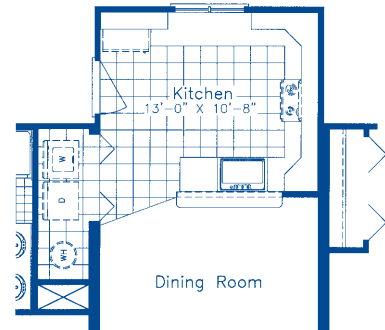

STANDARD CRAWL SPACE

OPTIONAL KITCHEN LAYOUT

BASEMENT OPTION

CHESAPEAKE

Approx. Total Area 1295 sq. ft.

Approx. Overall Dimensions
27'-4" / 40'-0" x 41'-0"

Independent Builders are not affiliated with North American Housing Corp.