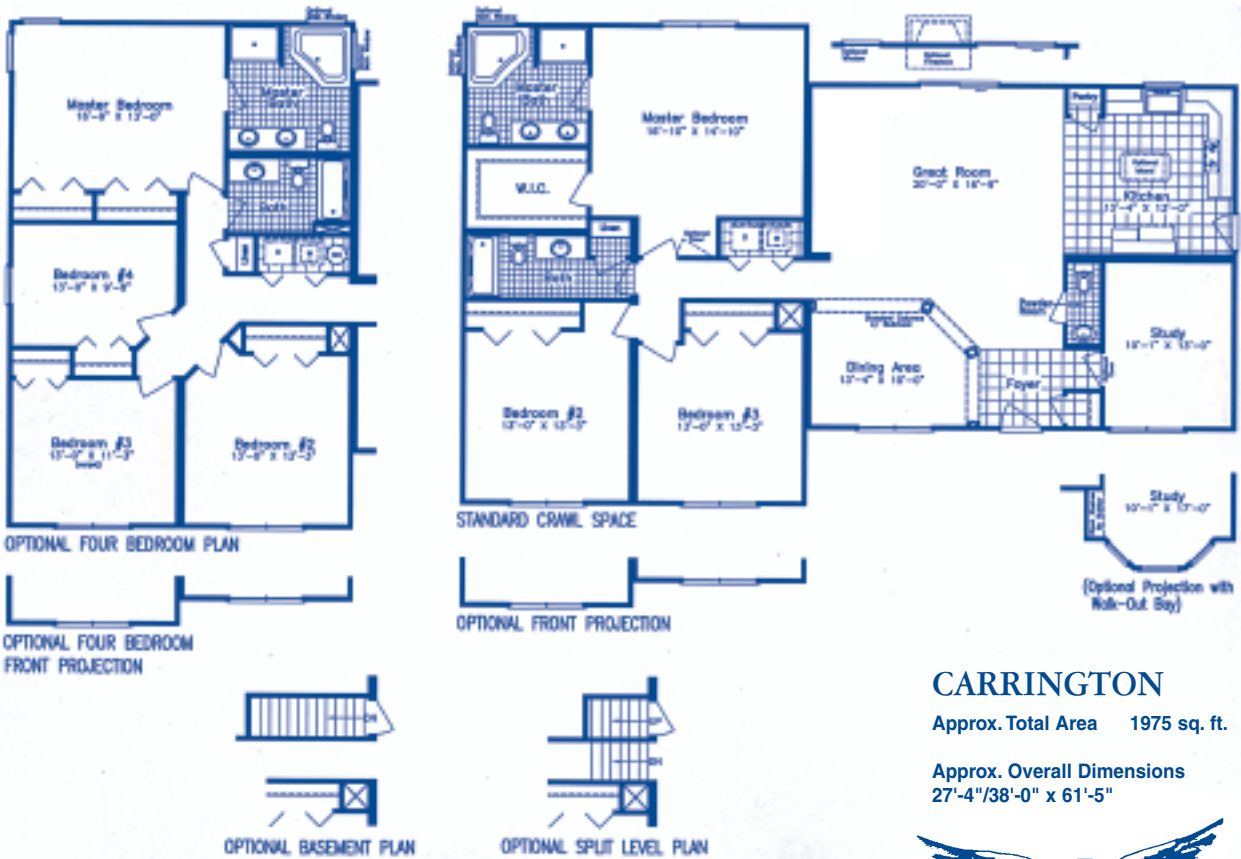

RANCHES

CAPE CODS

TWO STORY

CONTEMPORARY

MULTI-FAMILY

MILLENNIUM SERIES

OPTIONS

CARRINGTON

Approx. Total Area 1975 sq. ft.

Approx. Overall Dimensions
 27'-4 1/8" / 38'-0" x 61'-5"

Independent Builders are not affiliated with North American Housing Corp.

Frederick
 5724 Industry Lane
 Frederick, MD 21704
 301-694-9100