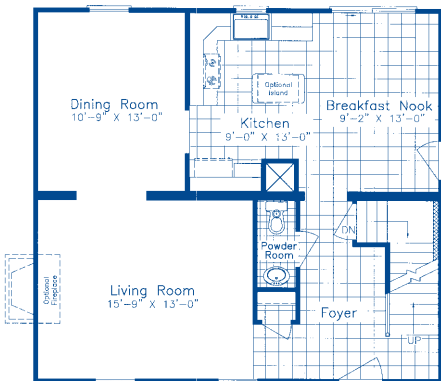

Revised 4/1/05

SECOND FLOOR

OPTIONAL THREE BEDROOM PLAN

OPTIONAL FOUR BEDROOM PLAN

FIRST FLOOR

OPTIONAL KITCHEN CHASE LOCATION

### BERKSHIRE

Approx. First Floor Area 820 sq. ft.  
 Approx. Second Floor Area 820 sq. ft.  
 Approx. Total Area 1640 sq. ft.

Approx. Overall Dimensions  
 27'-4" x 30'-0"

Independent Builders are not affiliated with North American Housing Corp.