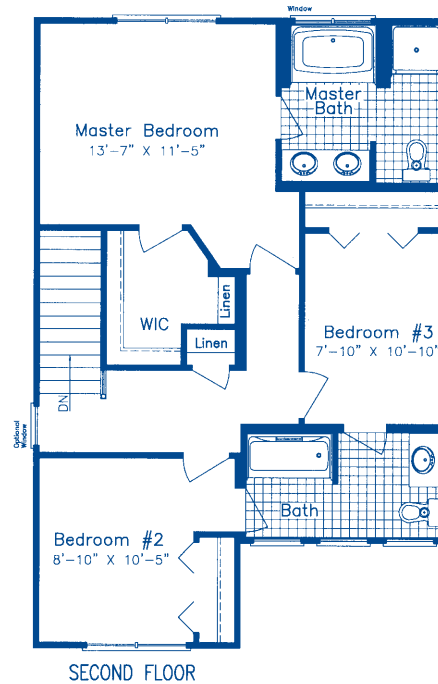

BRADFORD

Approx. First Floor Area 790 sq. ft.
 Approx. Second Floor Area 790 sq. ft.
 Approx. Total Area 1580 sq. ft.

Approx. Overall Dimensions
 23'-10" x 36'-0" / 30'-0"

Independent Builders are not affiliated with North American Housing Corp.