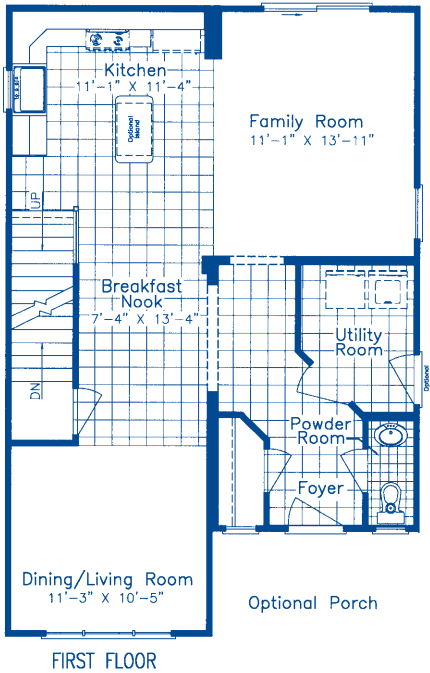

BRADFORD

Approx. First Floor Area 790 sq. ft.
 Approx. Second Floor Area 790 sq. ft.
 Approx. Total Area 1580 sq. ft.

Approx. Overall Dimensions
 23'-10" x 36'-0" / 30'-0"

Independent Builders are not affiliated with North American Housing Corp.